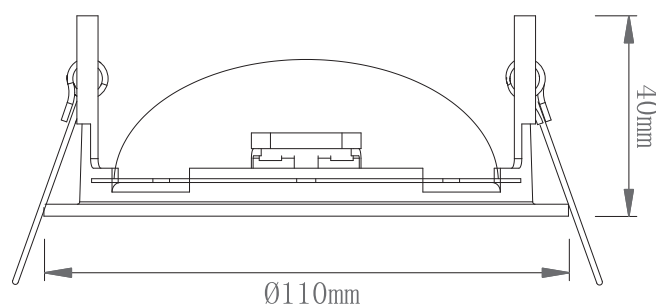

69881

OrbitalPLUS

FEATURES

- 5 years (2 years + 3 years) extended warranty
- Constructed from die cast aluminium alloy & steel
- Satin nickel finish
- Complete with LED Eaglerise driver
- Anti-glare indirect light source creating a stylish clean look
- Fire rated to 30, 60 & 90 minutes
- IP65. Suitable for bathroom zone 2
- Suitable for bathroom zone 1 if used in conjunction with a 30MA RCD
- Can be covered with insulation

SPEC DATA

Product Wattage:	9W
Product Lumen:	460
Lumen/W:	51
Kelvin:	3000K
Energy Rating:	A+
Dimmable:	Yes
Beam Angle:	120°
CRI:	80
Lifetime (Hours):	30000
LED Type:	SMD
Driver Brand:	Eagerise
SDCM:	<6
Driver Type:	Constant current 200mA
Product Voltage:	220-240V
Cut out:	Ø97mm
Operating Temp:	-20 to 40 Degree
Product Weight (KG):	0.24
Minimum Cavity Depth:	55mm
Class:	2